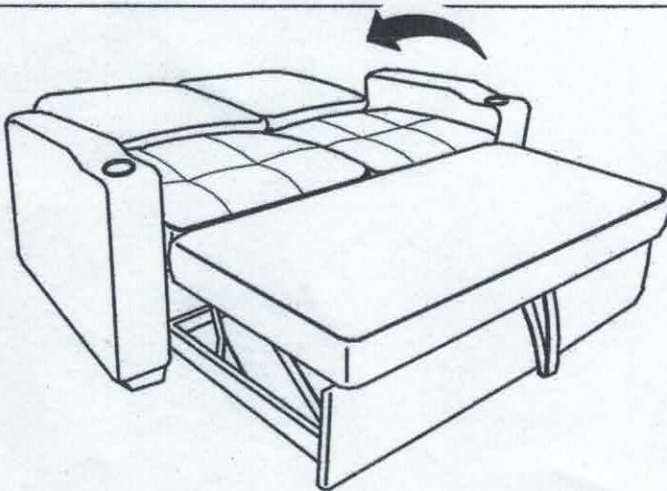

Completely Assembled
Assemblage Completé